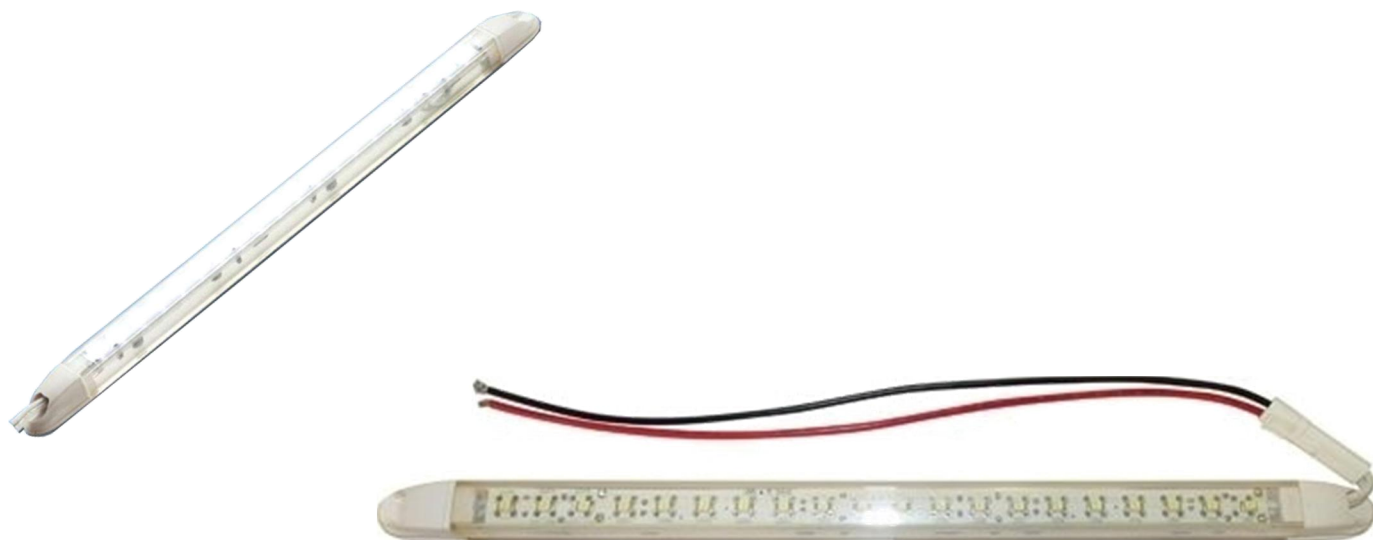

LED FLUSHMOUNT

Part Number: 115-001-192

Technical Characteristics:

Rated Voltage:	12-24 Vdc / 2 W max.
Color:	White (3000 – 4000 K)
Light Source:	20 X 1200 SMD
Luminous Intensty:	50 Lumen
Viewing Angle:	120°
Operating temperature:	0° + 50°C
Mounting:	Screw
Dimensions:	346 X 19,6 X 17,8 mm