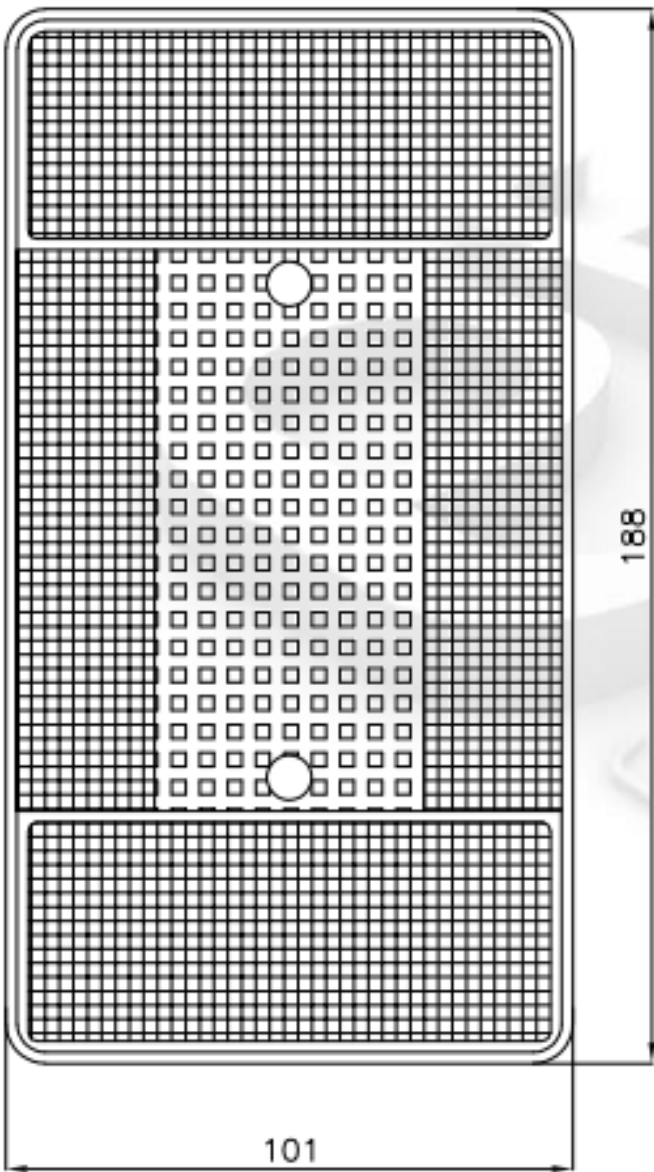

115-001-533

ENR05-FR-03-01_AC

efa France

Z.A. La Haute Limougière 3, rue Claude Chappe
F - 37230 Fondettes

Tel.: +33 (0) 2 47 61 78 50 // Fax: +33 (0) 2 47 61 78 51
E-Mail: efa@efa-france.com // web : www.efa-controls.com

efa Deutschland

Mollwitzstr. 2
14059 Berlin

Tel.: +49 (0)30 30 111 870 // Fax: +49 (0)30 30 111 8777
e-mail:efa@efa-berlin.com // web : www.efa-industries.com

Édition du 13/06/2018