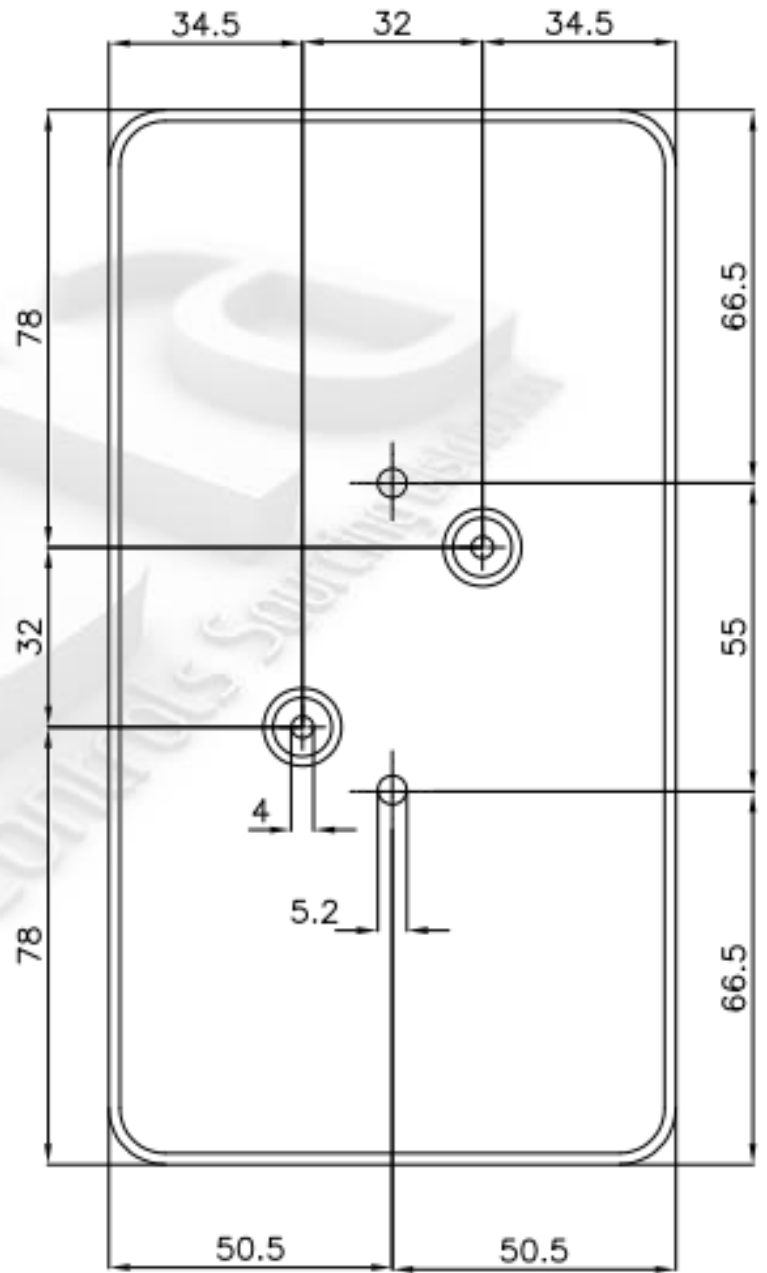

115-001-533

ENR05-FR-03-01_AC

efa France

Z.A. La Haute Limougière 3, rue Claude Chappe
F - 37230 Fondettes

Tel.: +33 (0) 2 47 61 78 50 // Fax: +33 (0) 2 47 61 78 51
E-Mail: efa@efa-france.com // web : www.efa-controls.com

efa Deutschland

Mollwitzstr. 2
14059 Berlin

Tel.: +49 (0)30 30 111 870 // Fax: +49 (0)30 30 111 8777
e-mail:efa@efa-berlin.com // web : www.efa-industries.com

Édition du 13/06/2018