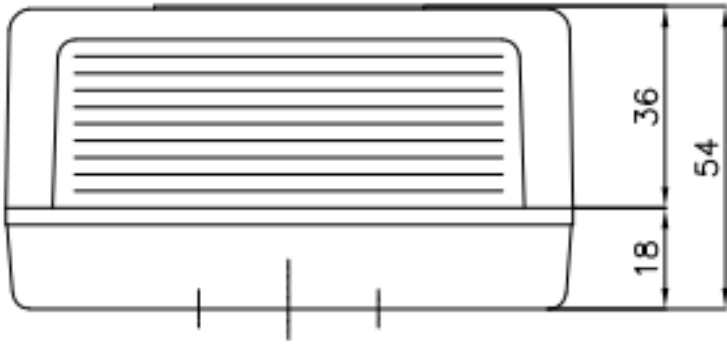

115-001-533

ENR05-FR-03-01_AC

efa France

Z.A. La Haute Limougière 3, rue Claude Chappe
F - 37230 Fondettes

Tel.: +33 (0) 2 47 61 78 50 // Fax: +33 (0) 2 47 61 78 51
E-Mail: efa@efa-france.com // web : www.efa-controls.com

efa Deutschland

Mollwitzstr. 2
14059 Berlin

Tel.: +49 (0)30 30 111 870 // Fax: +49 (0)30 30 111 8777
e-mail:efa@efa-berlin.com // web : www.efa-industries.com

Édition du 13/06/2018